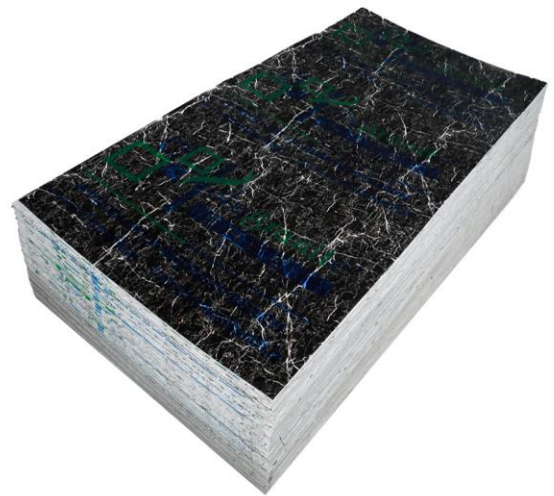

ITALIAN BLACK

SIZE : 8 * 4 FEET

THICKNESS : 3 MM

WWW.Polygranite.in