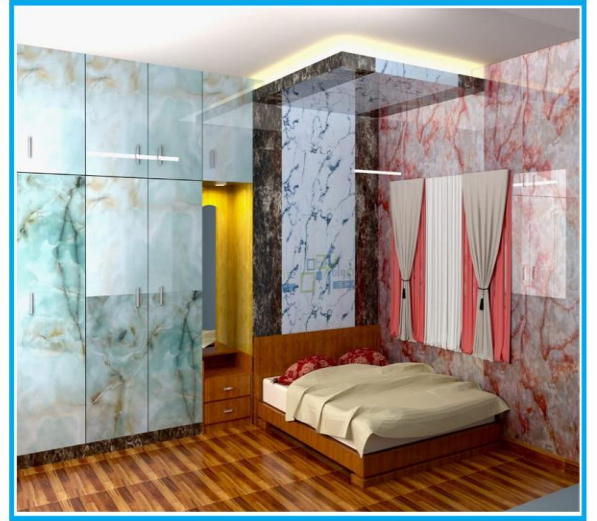

PINK PEARL

SIZE : 8 * 4 FEET

THICKNESS : 3 MM

WWW.Polygranite.in