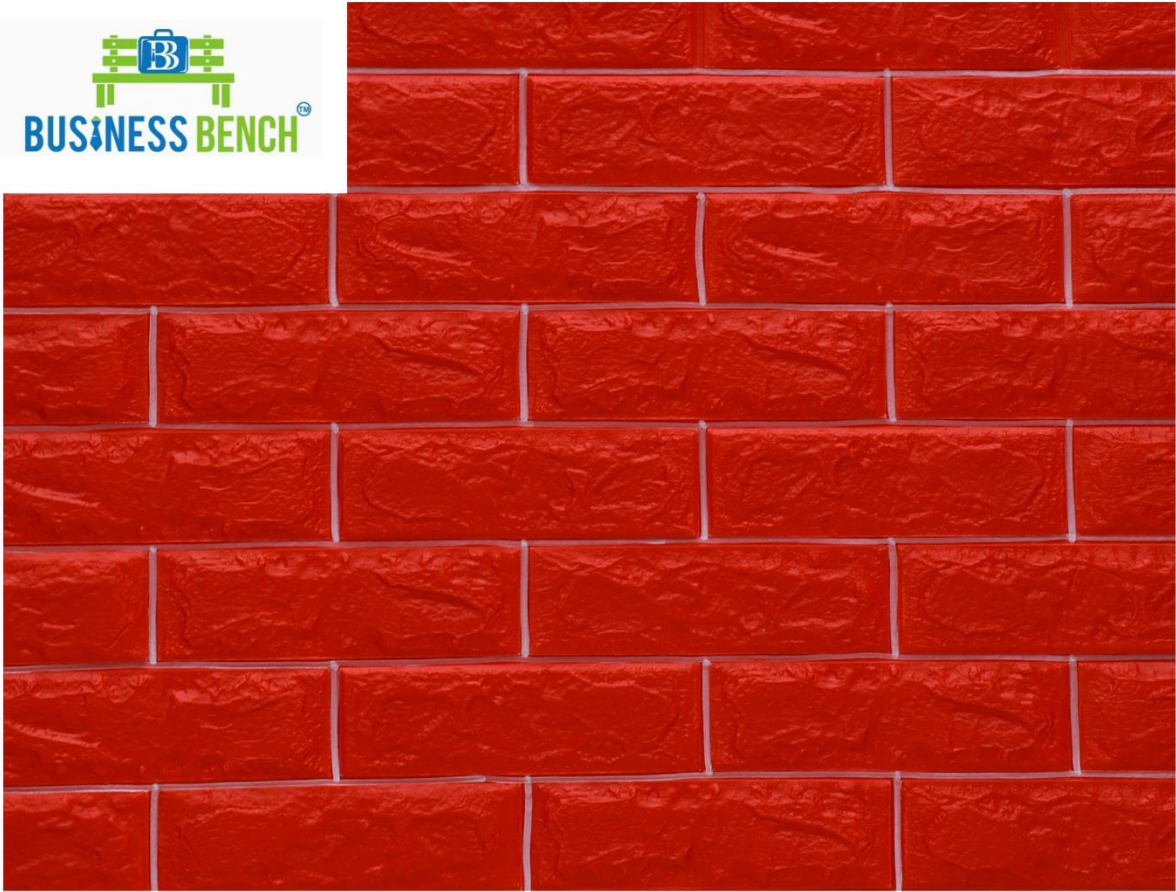

CLASSIC BRICK PINK

SIZE : 2.3 X 2.5
THICKNESS : 10mm

CLASSIC BRICK

WHITE

SIZE : 2.3 X 2.5
THICKNESS : 8.5 mm

MIINT BLUE

DARKER AFTER COLOUR IMPROVEMENT

FOAM BRICK

RED

DARKER AFTER COLOUR IMPROVEMENT

SIZE : 2.3 * 2.5 FT

AREA : 5.75 SQ.FT

THICK : 10 MM

FOAM BRICK

Green

DARKER AFTER COLOUR IMPROVEMENT

2.5

SIZE : 2.3 * 2.5 FT

AREA : 5.75 SQ.FT

THICK : 10 MM

FOAM BRICK

FALSE CEILING

WHITE WITH GOLD

SIZE : 2.3 X 2.3