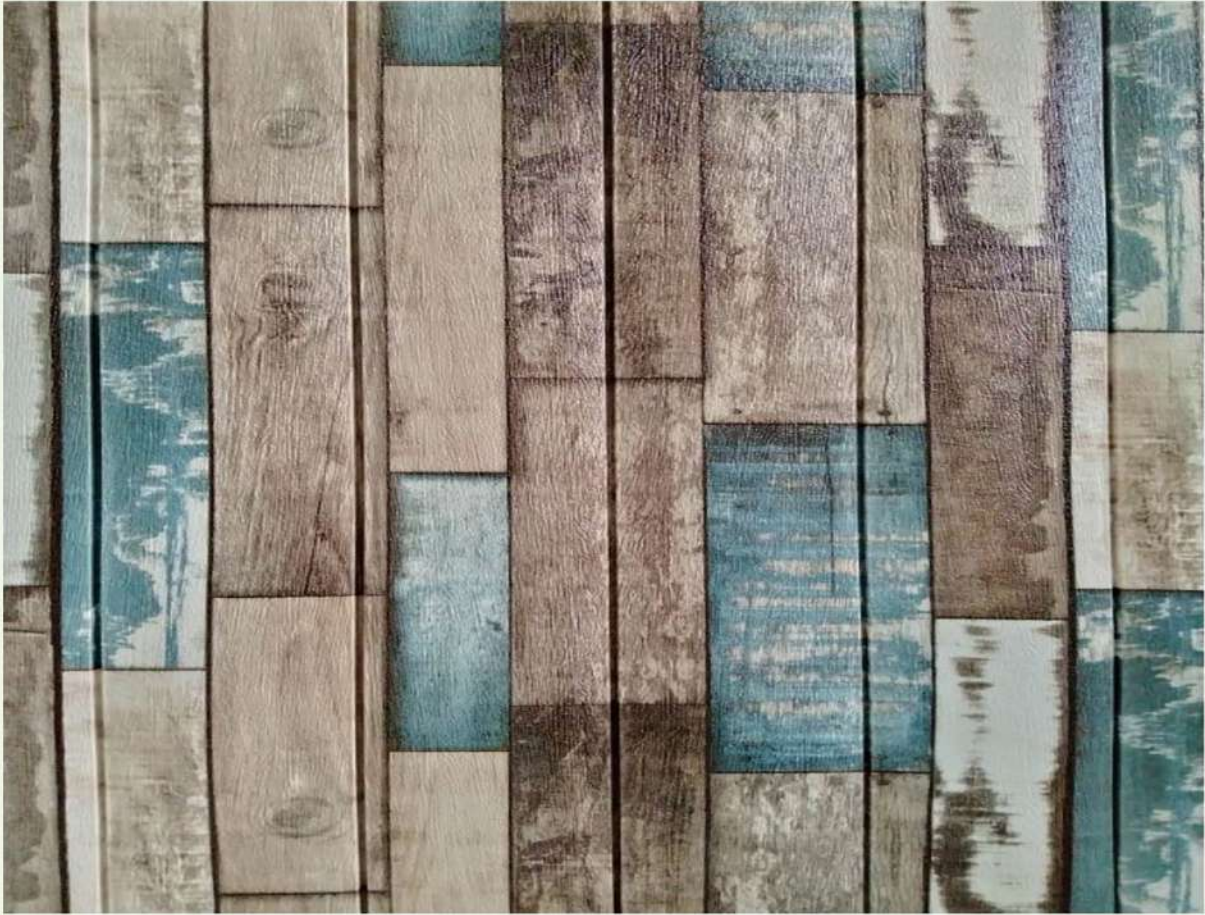

SIZE : 2 X 1 FEET
THICKNESS : 16 mm

WOOD GRAIN

WINE RED

SIZE : 2.3 X 2
THICKNESS : 8.5 mm

WOOD GRAIN **MIX YELLOW**

SIZE : 2.3 X 2
THICKNESS : 8.5 mm

Mixed Wood Brick

SIZE : 2.3 x 2.5