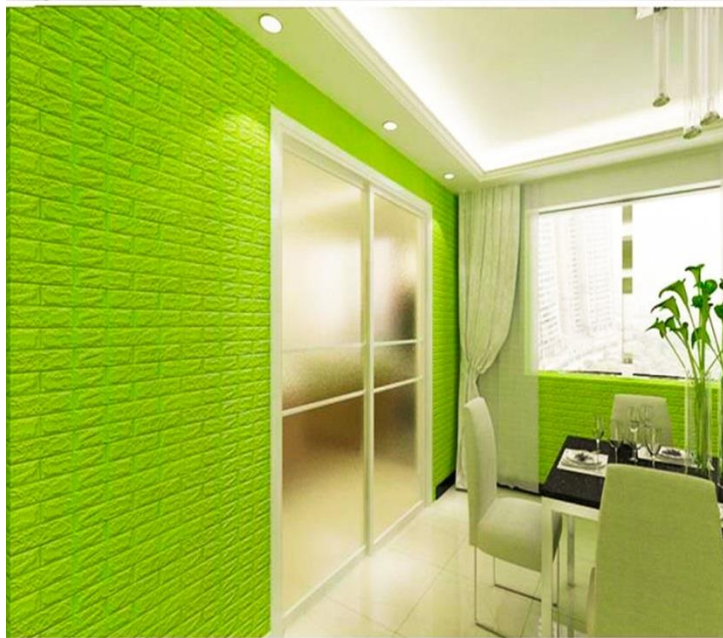

RED

DARKER AFTER COLOUR IMPROVEMENT

SIZE : 2.3 * 2.5 FT

AREA : 5.75 SQ.FT

THICK : 10 MM

FOAM BRICK

Green

DARKER AFTER COLOUR IMPROVEMENT