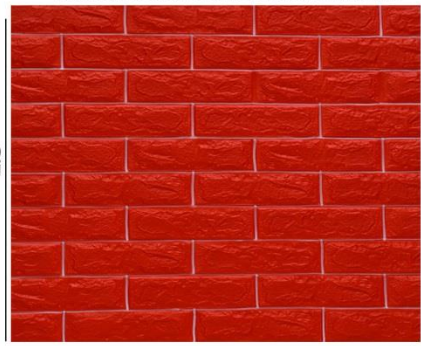

CLASSIC BRICK PINK

SIZE : 2.3 X 2.5
THICKNESS : 10mm

CLASSIC BRICK

WHITE

SIZE : 2.3 X 2.5
THICKNESS : 8.5 mm

MIINT BLUE

DARKER AFTER COLOUR IMPROVEMENT

FOAM BRICK

RED

DARKER AFTER COLOUR IMPROVEMENT

SIZE : 2.3 * 2.5 FT

AREA : 5.75 SQ.FT

THICK : 10 MM

FOAM BRICK

Green

DARKER AFTER COLOUR IMPROVEMENT

2.5

SIZE : 2.3 * 2.5 FT

AREA : 5.75 SQ.FT

THICK : 10 MM

FOAM BRICK

FALSE CEILING

WHITE WITH GOLD

SIZE : 2.3 X 2.3